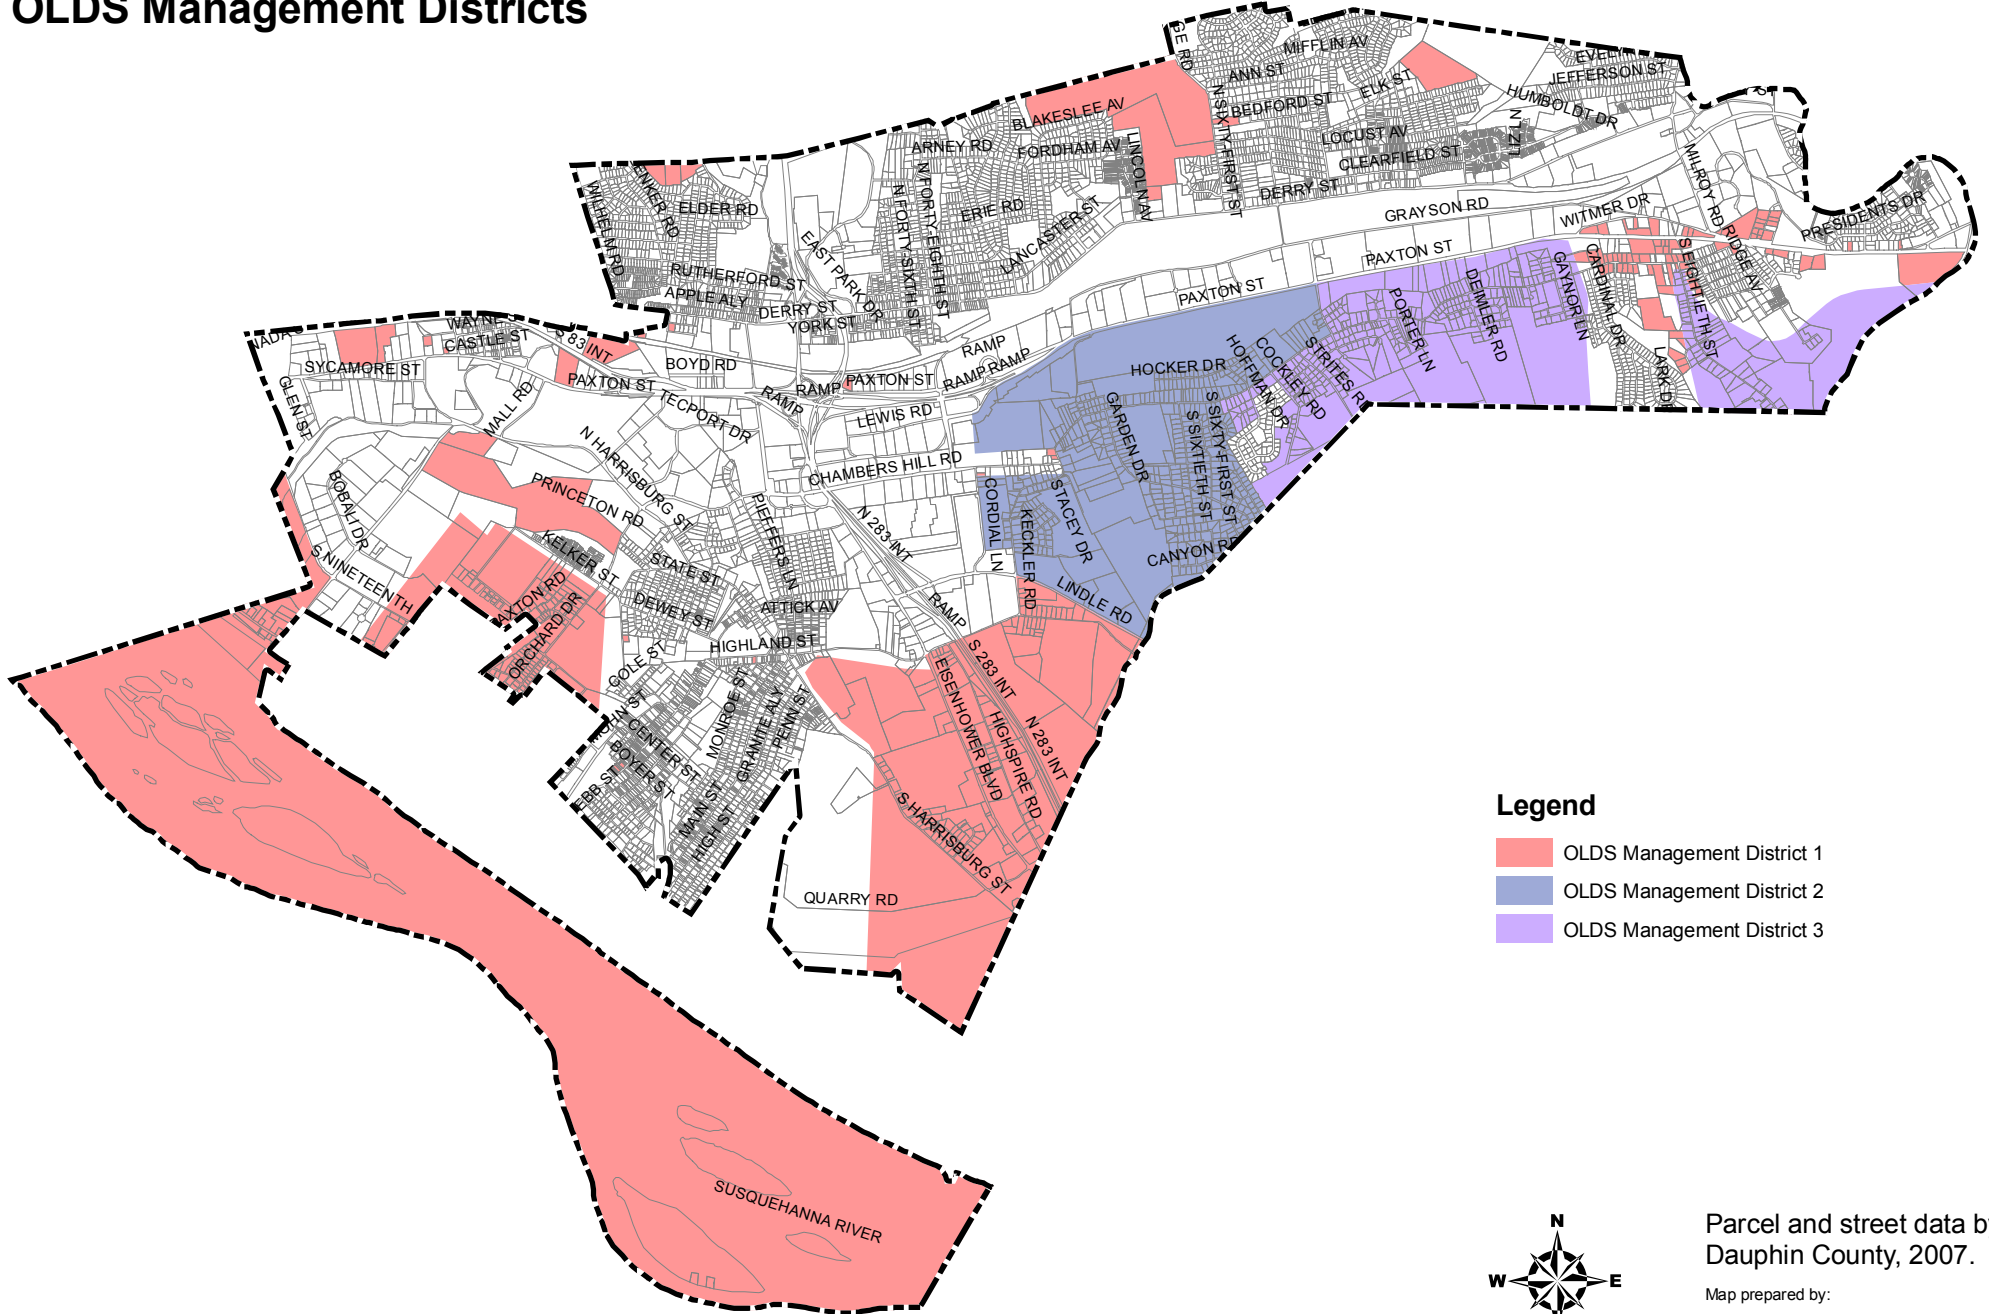

Swatara Township

OLDS Management Districts

Legend

-  OLDS Management District 1
-  OLDS Management District 2
-  OLDS Management District 3

Parcel and street data by
Dauphin County, 2007.

Map prepared by:

RETTEW